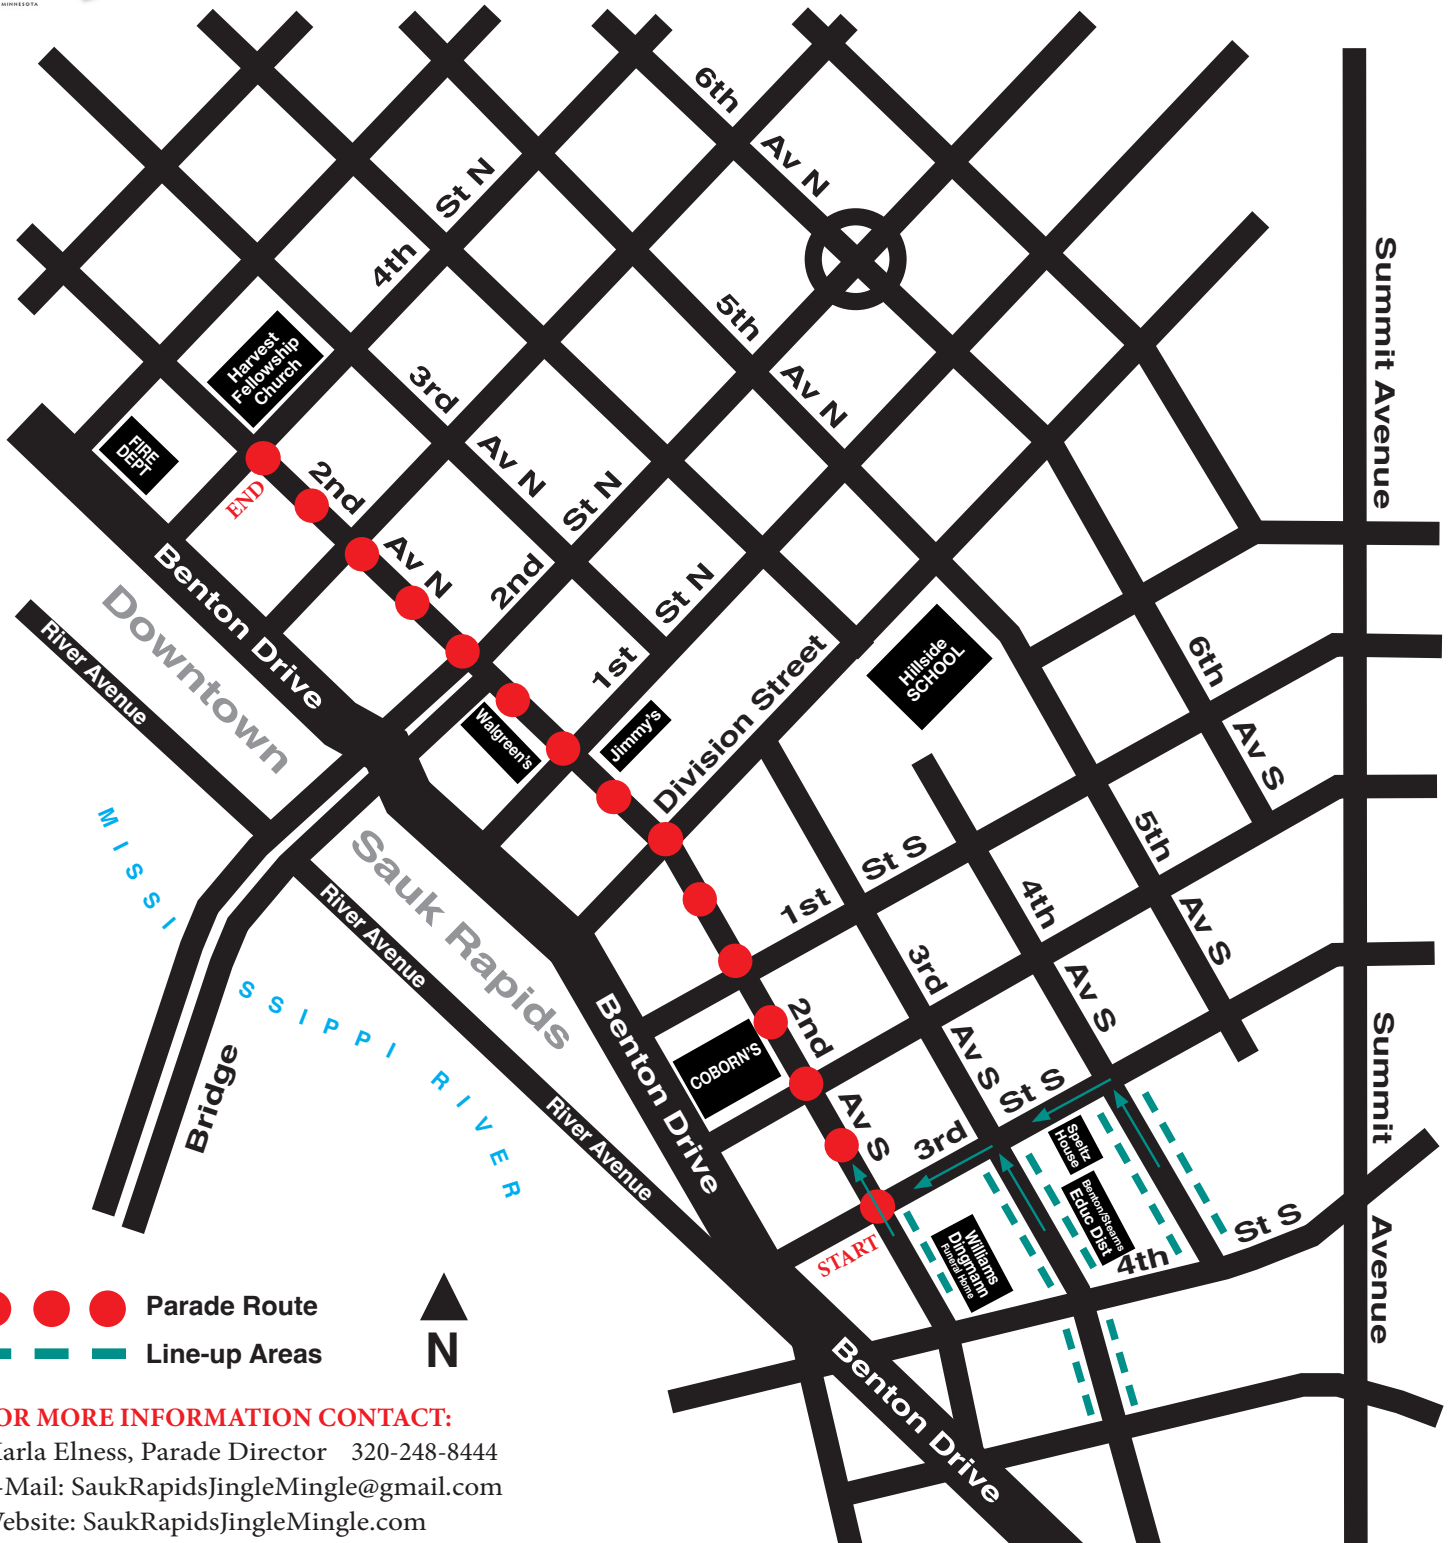

Jingle & Mingle Parade

2024 Parade Route and Lineup Area

The Parade **STARTS** at 5:00 pm on
2nd Ave South near Williams-Dingmann Funeral Home
and **ENDS** at 4th Street North near Harvest Fellowship Church.

- ● ● Parade Route
- --- --- Line-up Areas

FOR MORE INFORMATION CONTACT:
Marla Elness, Parade Director 320-248-8444
E-Mail: SaukRapidJingleMingle@gmail.com
Website: SaukRapidJingleMingle.com