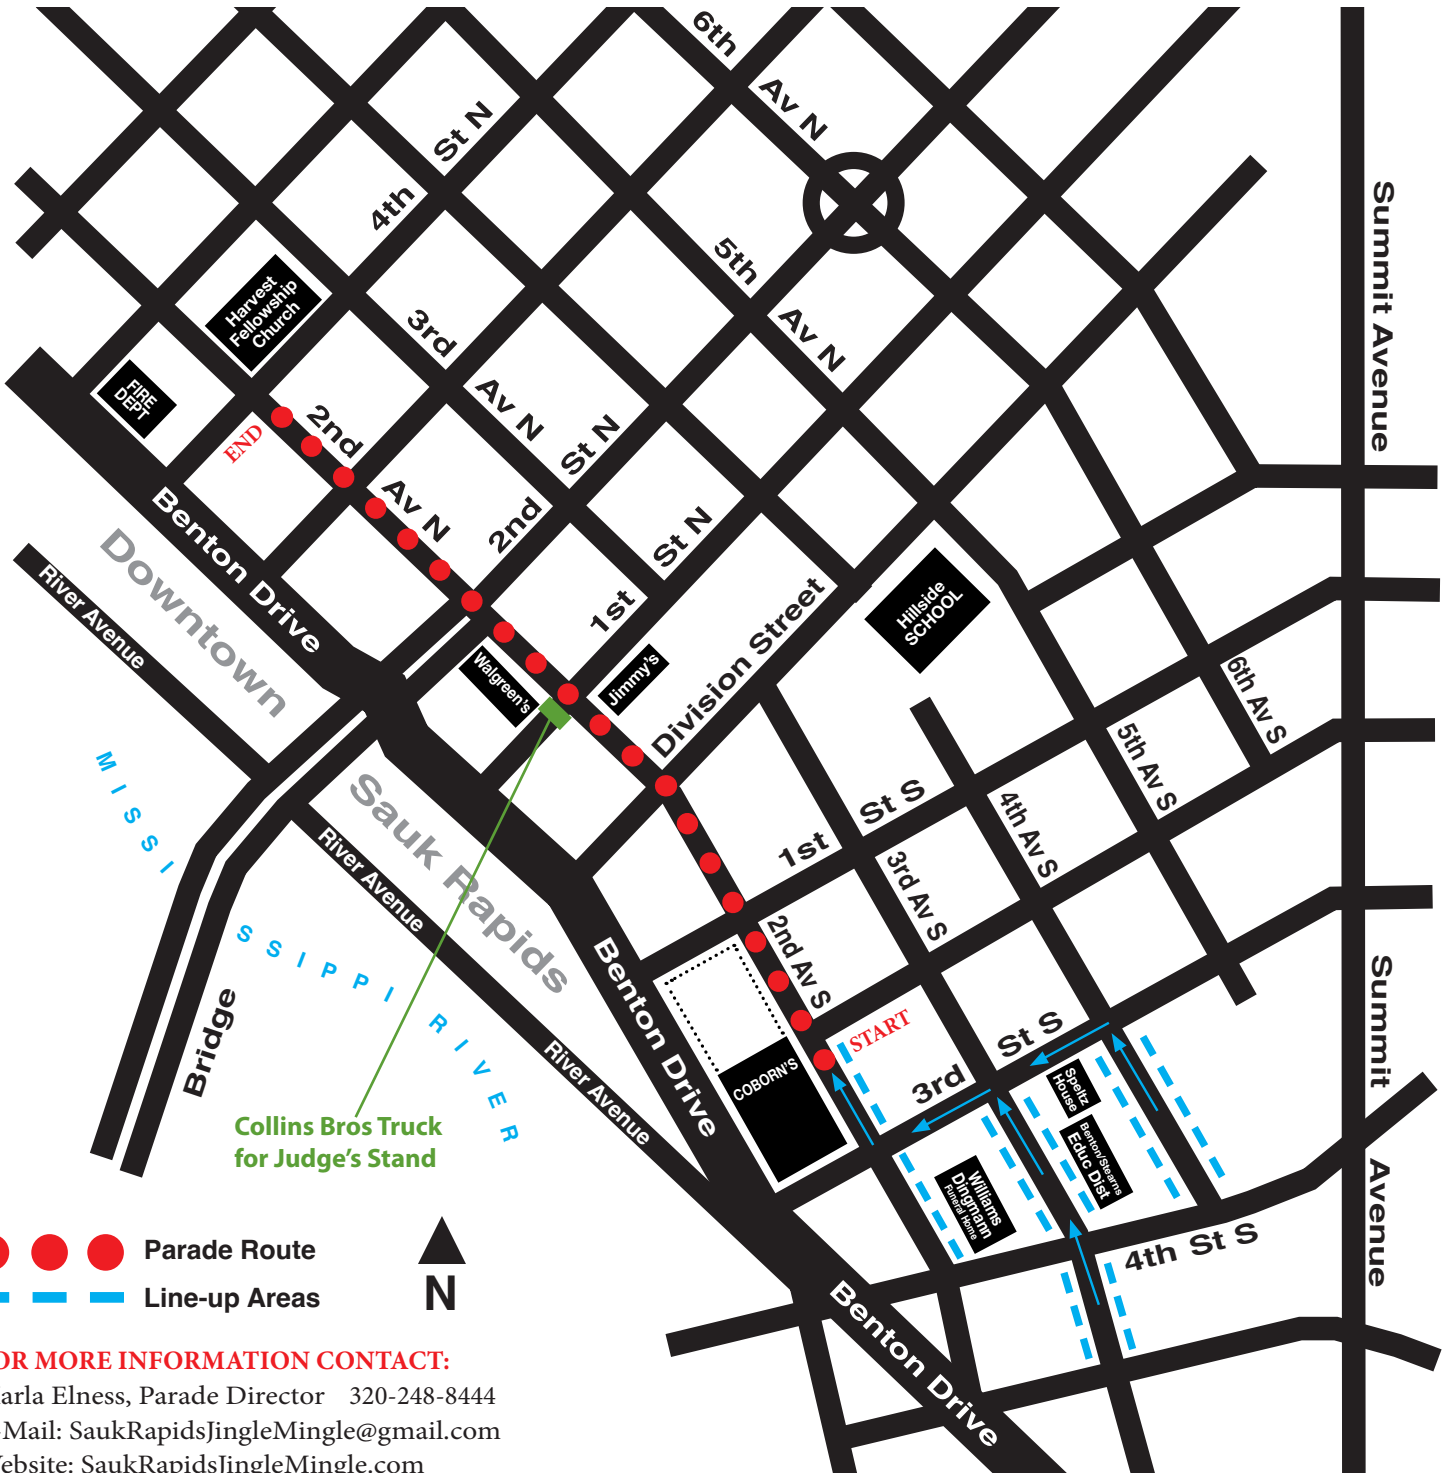

Jingle & Mingle Parade

Parade Route & Lineup Area

Lineup begins at 4:00 pm and the Parade STARTS at 5:00 pm on 2nd Ave South near Coborn's and ENDS at 4th Street North near Harvest Fellowship Church.

- ● ● Parade Route
- --- --- Line-up Areas